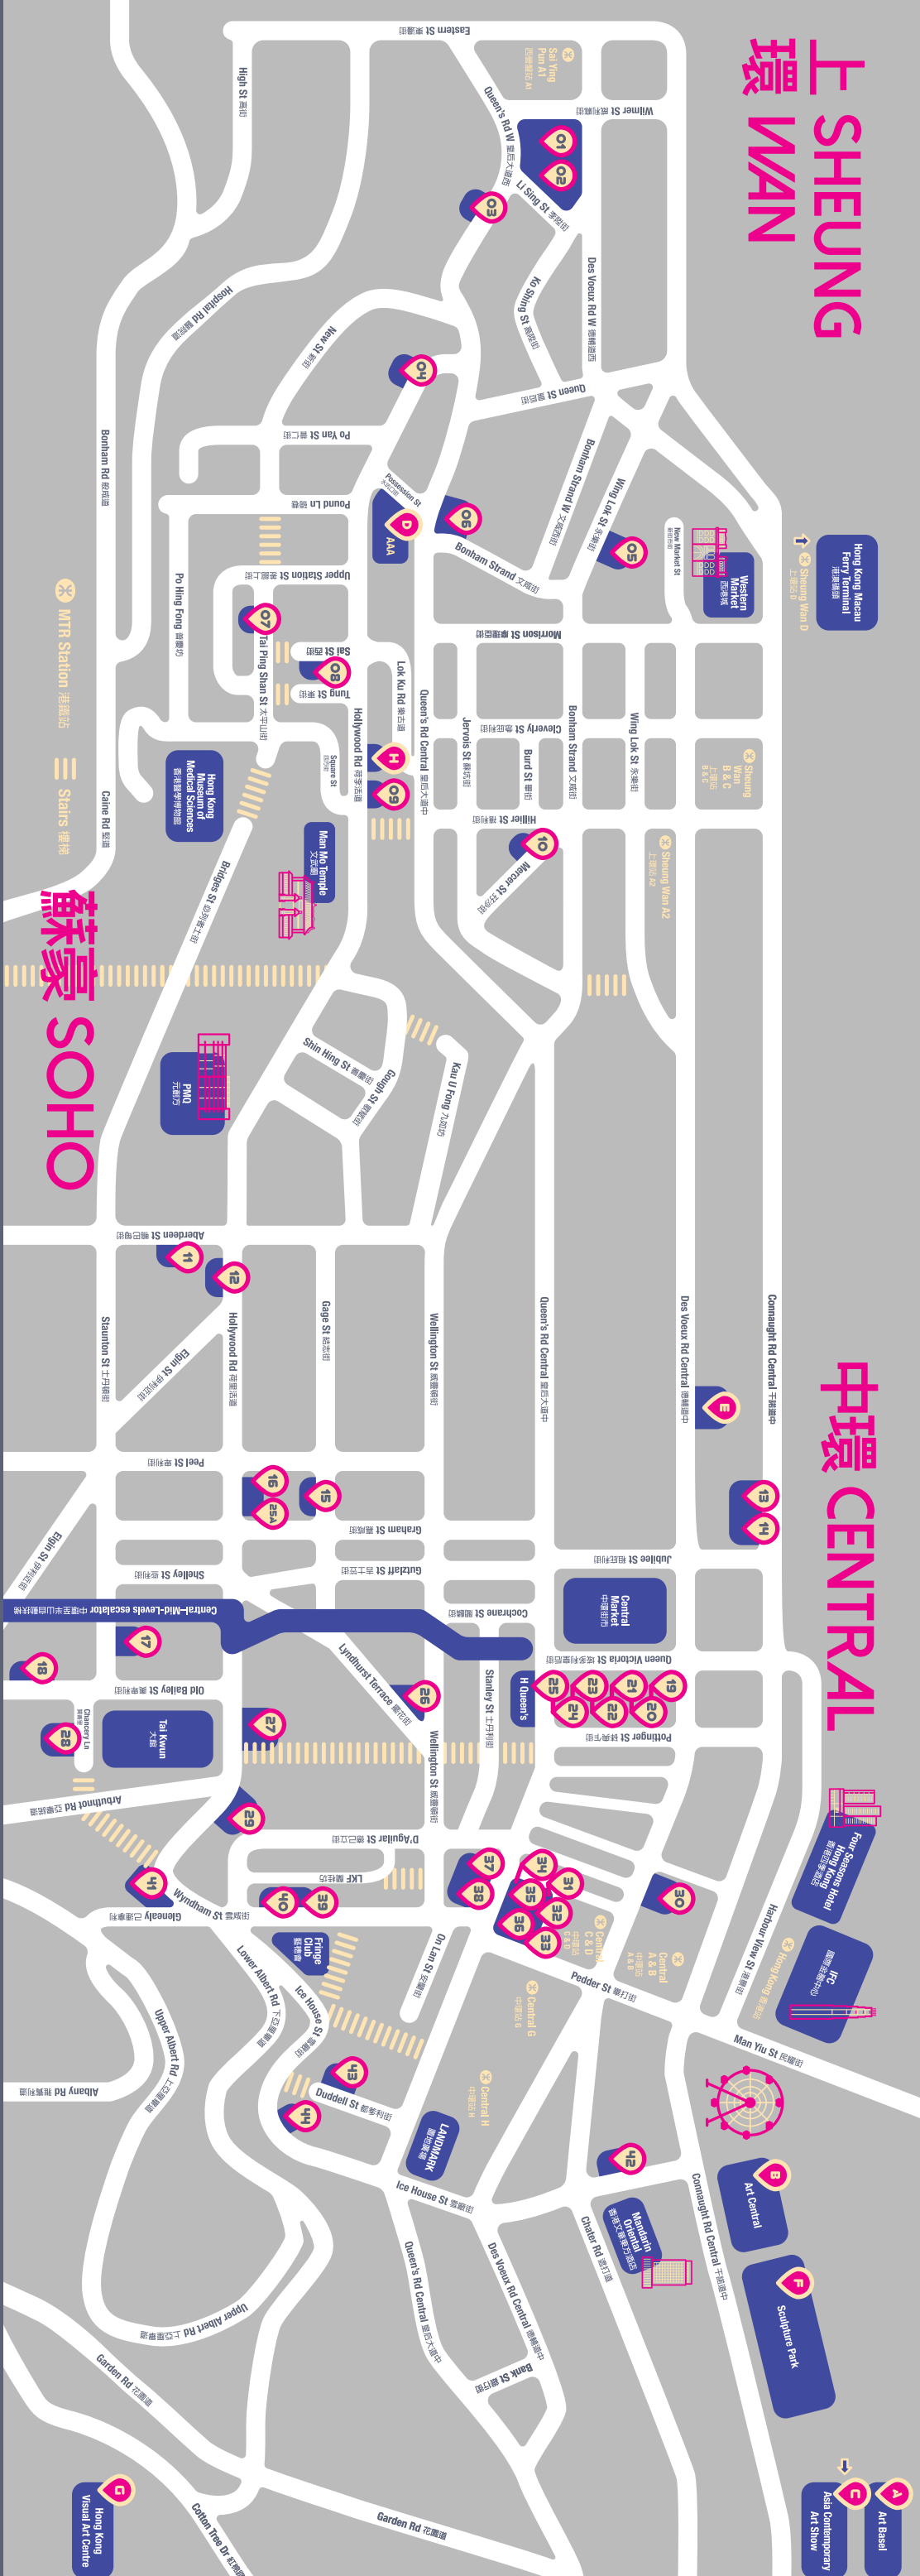

上環 SHEUNG WAN

中環 CENTRAL

上環 SHEUNG WAN / 蘇豪 SOHO / 中環 CENTRAL

ART GALLERY NIGHT / PARTICIPATING MEMBERS

- 01** **Puerta Roja 紅門**
189 Queen's Rd. W.
Sun, Mon & PH Closed
T 2803 0332 Tue-Sat 11am-7pm
www.puertaroja.com
- 02** **Leo Gallery 樂語画廊**
G/F, SOHO 189 Art Lane,
189 Queen's Rd. W.
Sun & PH Closed
T 2803 2333 Mon-Sat 11am-7pm
www.leogallery.com
- 03** **Latent Main 潛·馬丁**
28 Feb - 5 May 2018
- 04** **Contemporary by Angela Li**
G/F, 248 Hollywood Rd.
T 3571 8200 Mon-Sat 10am-6:30pm
Sun & PH Closed
www.angelali.com
- 05** **Fabrik Gallery**
1102 Nam Wo Hong Bldg., 148 Wing Lok St.
T 2525 4911 Mon-Fri 10am-6pm
Sat & Sun By Appt. PH Closed
www.fabrik-gallery.com
- 06** **Baroque Deconstruction**
KERRY SAKAKI
1 Mar - 15 Apr 2018
- 07** **Lurie Chang Fine Arts**
26 Tai Ping Shan St.
T 2546 8128 Mon-Sun 10am-7pm
www.luriechangfinearts.com
- 08** **Sin Sin Fine Art**
52, Sha St.
T 2589 6072 Tue-Sat 3:30am-6:30pm
Sun, Mon & PH Closed
www.sinsinfineart.com
- 09** **Then He Hear of Tales of a Celestial Mountain in the Sea: Su Kee Ho Solo Exhibition**
忽聞海上有仙山：何兆基個展
Su Kee Ho 何兆基
1 Mar - 9 Apr 2018
- 10** **Man He Temple 文天德**
24 Mar - 29 Apr 2018
Artist talk "One Person - Two Systems" by Ng Lung Wai.
Artist presentation including virtual reality demonstration (RSVP: hongkong@az2-art.com) 30 Mar, 11am
- 11** **Artists Talk "One Person - Two Systems"**
by Ng Lung Wai.
Artist presentation including virtual reality demonstration (RSVP: hongkong@az2-art.com) 30 Mar, 11am
- 12** **Artists Talk "One Person - Two Systems"**
by Ng Lung Wai.
Artist presentation including virtual reality demonstration (RSVP: hongkong@az2-art.com) 30 Mar, 11am
- 13** **Artists Talk "One Person - Two Systems"**
by Ng Lung Wai.
Artist presentation including virtual reality demonstration (RSVP: hongkong@az2-art.com) 30 Mar, 11am
- 14** **Artists Talk "One Person - Two Systems"**
by Ng Lung Wai.
Artist presentation including virtual reality demonstration (RSVP: hongkong@az2-art.com) 30 Mar, 11am
- 15** **Artists Talk "One Person - Two Systems"**
by Ng Lung Wai.
Artist presentation including virtual reality demonstration (RSVP: hongkong@az2-art.com) 30 Mar, 11am
- 16** **Artists Talk "One Person - Two Systems"**
by Ng Lung Wai.
Artist presentation including virtual reality demonstration (RSVP: hongkong@az2-art.com) 30 Mar, 11am
- 17** **Artists Talk "One Person - Two Systems"**
by Ng Lung Wai.
Artist presentation including virtual reality demonstration (RSVP: hongkong@az2-art.com) 30 Mar, 11am
- 18** **Artists Talk "One Person - Two Systems"**
by Ng Lung Wai.
Artist presentation including virtual reality demonstration (RSVP: hongkong@az2-art.com) 30 Mar, 11am
- 19** **Artists Talk "One Person - Two Systems"**
by Ng Lung Wai.
Artist presentation including virtual reality demonstration (RSVP: hongkong@az2-art.com) 30 Mar, 11am
- 20** **Artists Talk "One Person - Two Systems"**
by Ng Lung Wai.
Artist presentation including virtual reality demonstration (RSVP: hongkong@az2-art.com) 30 Mar, 11am
- 21** **Artists Talk "One Person - Two Systems"**
by Ng Lung Wai.
Artist presentation including virtual reality demonstration (RSVP: hongkong@az2-art.com) 30 Mar, 11am
- 22** **Artists Talk "One Person - Two Systems"**
by Ng Lung Wai.
Artist presentation including virtual reality demonstration (RSVP: hongkong@az2-art.com) 30 Mar, 11am
- 23** **Artists Talk "One Person - Two Systems"**
by Ng Lung Wai.
Artist presentation including virtual reality demonstration (RSVP: hongkong@az2-art.com) 30 Mar, 11am
- 24** **Artists Talk "One Person - Two Systems"**
by Ng Lung Wai.
Artist presentation including virtual reality demonstration (RSVP: hongkong@az2-art.com) 30 Mar, 11am
- 25** **Artists Talk "One Person - Two Systems"**
by Ng Lung Wai.
Artist presentation including virtual reality demonstration (RSVP: hongkong@az2-art.com) 30 Mar, 11am
- 26** **Artists Talk "One Person - Two Systems"**
by Ng Lung Wai.
Artist presentation including virtual reality demonstration (RSVP: hongkong@az2-art.com) 30 Mar, 11am
- 27** **Artists Talk "One Person - Two Systems"**
by Ng Lung Wai.
Artist presentation including virtual reality demonstration (RSVP: hongkong@az2-art.com) 30 Mar, 11am
- 28** **Artists Talk "One Person - Two Systems"**
by Ng Lung Wai.
Artist presentation including virtual reality demonstration (RSVP: hongkong@az2-art.com) 30 Mar, 11am
- 29** **Artists Talk "One Person - Two Systems"**
by Ng Lung Wai.
Artist presentation including virtual reality demonstration (RSVP: hongkong@az2-art.com) 30 Mar, 11am
- 30** **Artists Talk "One Person - Two Systems"**
by Ng Lung Wai.
Artist presentation including virtual reality demonstration (RSVP: hongkong@az2-art.com) 30 Mar, 11am
- 31** **Artists Talk "One Person - Two Systems"**
by Ng Lung Wai.
Artist presentation including virtual reality demonstration (RSVP: hongkong@az2-art.com) 30 Mar, 11am
- 32** **Artists Talk "One Person - Two Systems"**
by Ng Lung Wai.
Artist presentation including virtual reality demonstration (RSVP: hongkong@az2-art.com) 30 Mar, 11am
- 33** **Artists Talk "One Person - Two Systems"**
by Ng Lung Wai.
Artist presentation including virtual reality demonstration (RSVP: hongkong@az2-art.com) 30 Mar, 11am
- 34** **Artists Talk "One Person - Two Systems"**
by Ng Lung Wai.
Artist presentation including virtual reality demonstration (RSVP: hongkong@az2-art.com) 30 Mar, 11am
- 35** **Artists Talk "One Person - Two Systems"**
by Ng Lung Wai.
Artist presentation including virtual reality demonstration (RSVP: hongkong@az2-art.com) 30 Mar, 11am
- 36** **Artists Talk "One Person - Two Systems"**
by Ng Lung Wai.
Artist presentation including virtual reality demonstration (RSVP: hongkong@az2-art.com) 30 Mar, 11am
- 37** **Artists Talk "One Person - Two Systems"**
by Ng Lung Wai.
Artist presentation including virtual reality demonstration (RSVP: hongkong@az2-art.com) 30 Mar, 11am
- 38** **Artists Talk "One Person - Two Systems"**
by Ng Lung Wai.
Artist presentation including virtual reality demonstration (RSVP: hongkong@az2-art.com) 30 Mar, 11am
- 39** **Artists Talk "One Person - Two Systems"**
by Ng Lung Wai.
Artist presentation including virtual reality demonstration (RSVP: hongkong@az2-art.com) 30 Mar, 11am
- 40** **Artists Talk "One Person - Two Systems"**
by Ng Lung Wai.
Artist presentation including virtual reality demonstration (RSVP: hongkong@az2-art.com) 30 Mar, 11am
- 41** **Artists Talk "One Person - Two Systems"**
by Ng Lung Wai.
Artist presentation including virtual reality demonstration (RSVP: hongkong@az2-art.com) 30 Mar, 11am
- 42** **Artists Talk "One Person - Two Systems"**
by Ng Lung Wai.
Artist presentation including virtual reality demonstration (RSVP: hongkong@az2-art.com) 30 Mar, 11am
- 43** **Artists Talk "One Person - Two Systems"**
by Ng Lung Wai.
Artist presentation including virtual reality demonstration (RSVP: hongkong@az2-art.com) 30 Mar, 11am
- 44** **Artists Talk "One Person - Two Systems"**
by Ng Lung Wai.
Artist presentation including virtual reality demonstration (RSVP: hongkong@az2-art.com) 30 Mar, 11am
- 45** **Artists Talk "One Person - Two Systems"**
by Ng Lung Wai.
Artist presentation including virtual reality demonstration (RSVP: hongkong@az2-art.com) 30 Mar, 11am