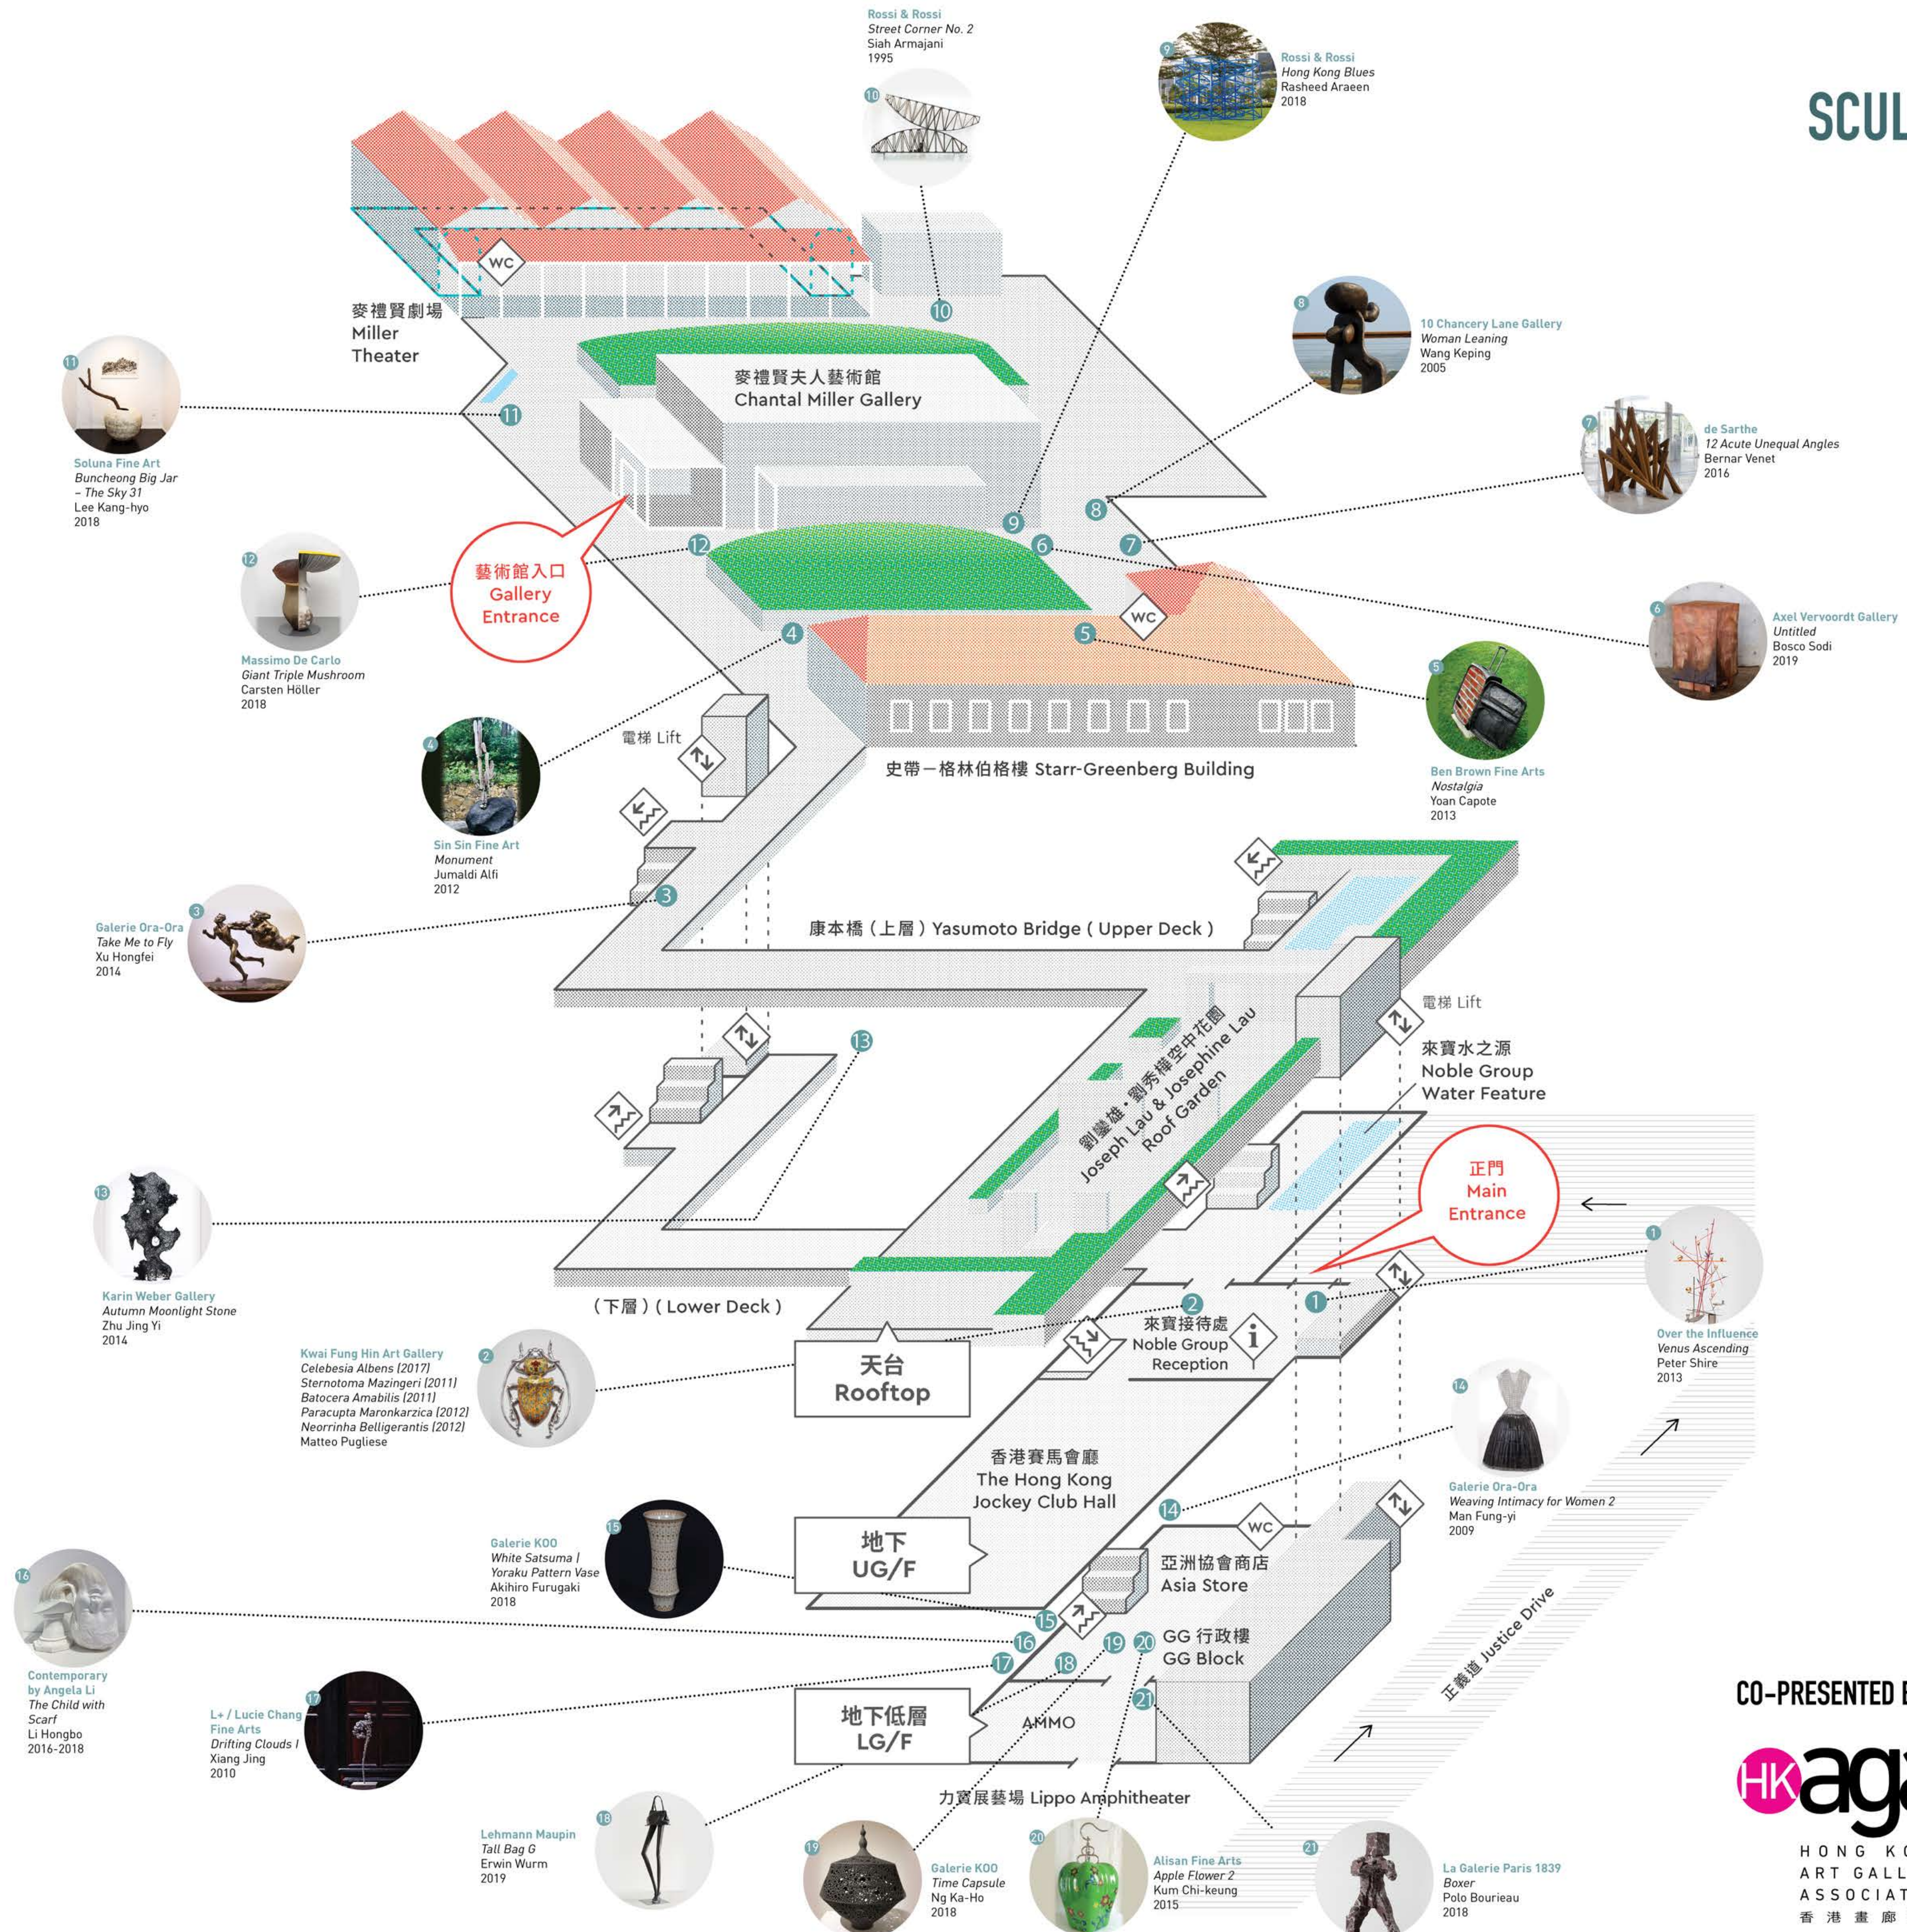

# ASHK X HKAGA SCULPTURE EXHIBITION FLOOR PLAN

CO-PRESENTED BY:

HONG KONG  
ART GALLERY  
ASSOCIATION  
香港畫廊協會

Hong Kong Center